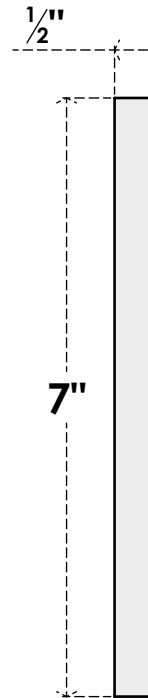

# ROSP070X070X050SDG00

7"W X 7"H X 1/2"P STANDARD SEDGWICK ROSETTE WITH SQUARE EDGE,  
ARCHITECTURAL GRADE PVC

**FRONT**

**SIDE**

EKENA MILLWORK  
2300 WEST MAIN ST.  
CLARKSVILLE, TX 75426  
TOLL FREE: 866-607-0453  
WWW.EKENAMILLWORK.COM

#### NOTES

1. INSTALLATION TO BE COMPLETED IN ACCORDANCE WITH MANUFACTURER'S SPECIFICATIONS.
2. DRAWING MAY NOT BE TO SCALE
3. THIS DRAWING IS INTENDED FOR DESIGN AND PLANNING PURPOSES ONLY.
4. ALL INFORMATION CONTAINED HEREIN WAS CURRENT AT THE TIME OF DEVELOPMENT BUT MUST BE REVIEWED AND APPROVED BY THE PRODUCT MANUFACTURER TO BE CONSIDERED ACCURATE.
5. ARCHITECTURAL GRADE PVC PRODUCTS ARE MADE FROM EXPANDED CELLULAR PVC AND COME NATURALLY WHITE BUT MAY BE PAINTED