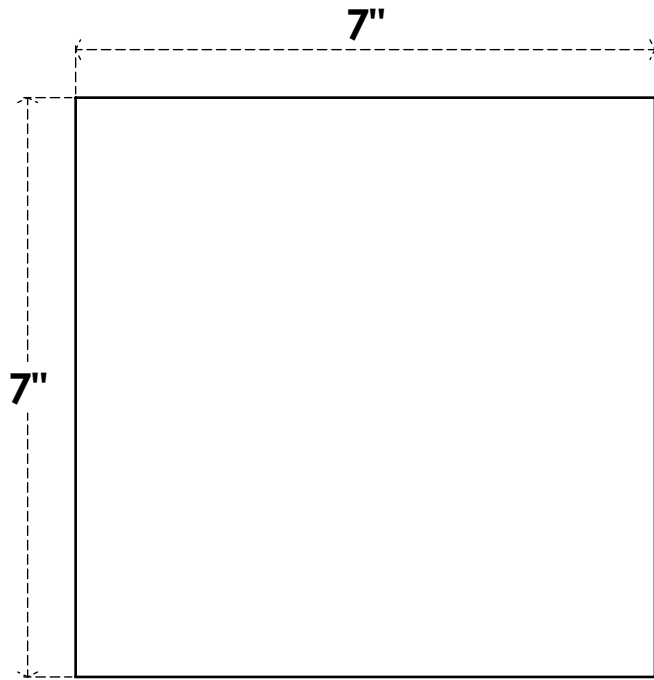

# ROSP070X070X050SDG00

7"W X 7"H X 1/2"P STANDARD SEDGWICK ROSETTE WITH SQUARE EDGE,  
ARCHITECTURAL GRADE PVC

**FRONT**

**SIDE**

EKENA MILLWORK  
2300 WEST MAIN ST.  
CLARKSVILLE, TX 75426  
TOLL FREE: 866-607-0453  
WWW.EKENAMILLWORK.COM